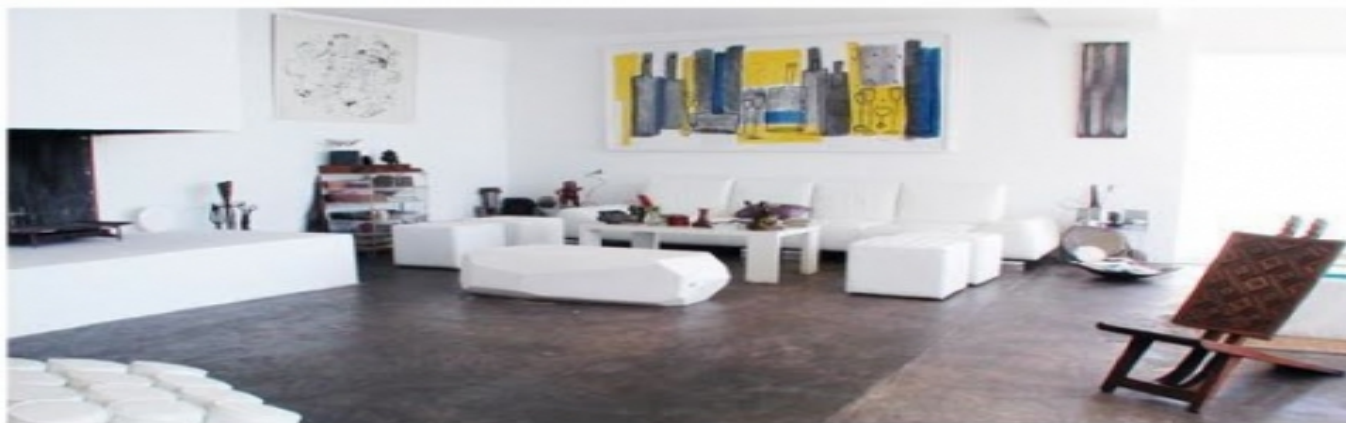

### Most luxury Villa Can White in San Jose Atalaia

Price: 0 €

Ref: 68	Area: San José	Bedroom: 5	Bathroom: 3	M <sup>2</sup> Property:	M <sup>2</sup> Inside:
---------	----------------	------------	-------------	--------------------------	------------------------