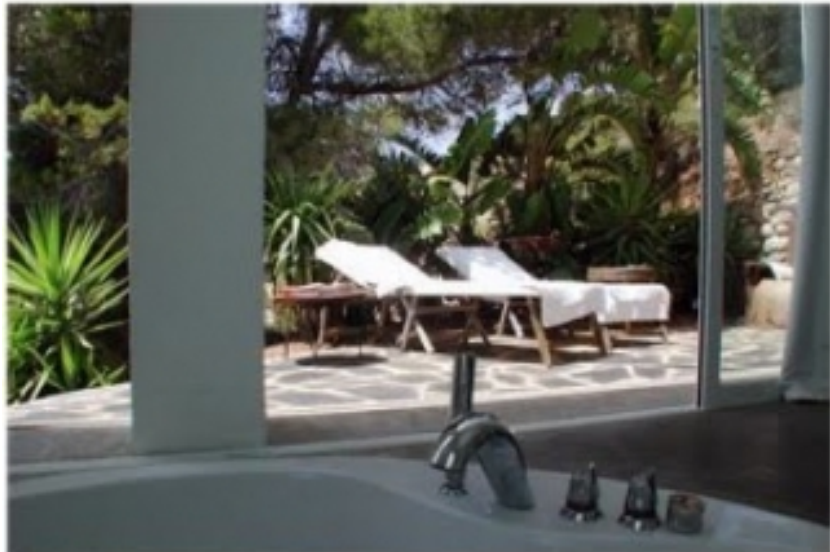

DESCRIPTION

Most luxury Villa Can White in San Jose Atalaia

This is a fabulous **luxury villa** with a difference. Embedded in the side of a cliff with spectacular sea views, is located in the natural park of Es Cubells. The villa has 5 bedrooms, a reception and a large pool of 18 x 5 meters.

Divided into 3 levels, the "Can Blanca" on the ground floor a spacious living room, large kitchen, terrace with pool and dining area, chill-out facilities and private access to the sea. On the first floor is a bedroom with king bed 2x2m, a flat-screen TV with intl. Satellite TV, Canal + and a spacious bathroom. Another bedroom with en suite bathroom is furnished with a double bed and the third bedroom has 2 single beds.

The basement has 2 suites with double bedroom and bathroom with tub and shower. One of them also feature international satellite TV. All furniture in this beautiful *villa is luxurious*, sober and minimalist but modern and exquisite specialties and expected features, such as a summer kitchen and

Pool
18
x
5
m.

Outdoor lounge kitchen included, 3 separated dining areas

Bedrooms
Full service

Fully south oriented
for the best sunbathing