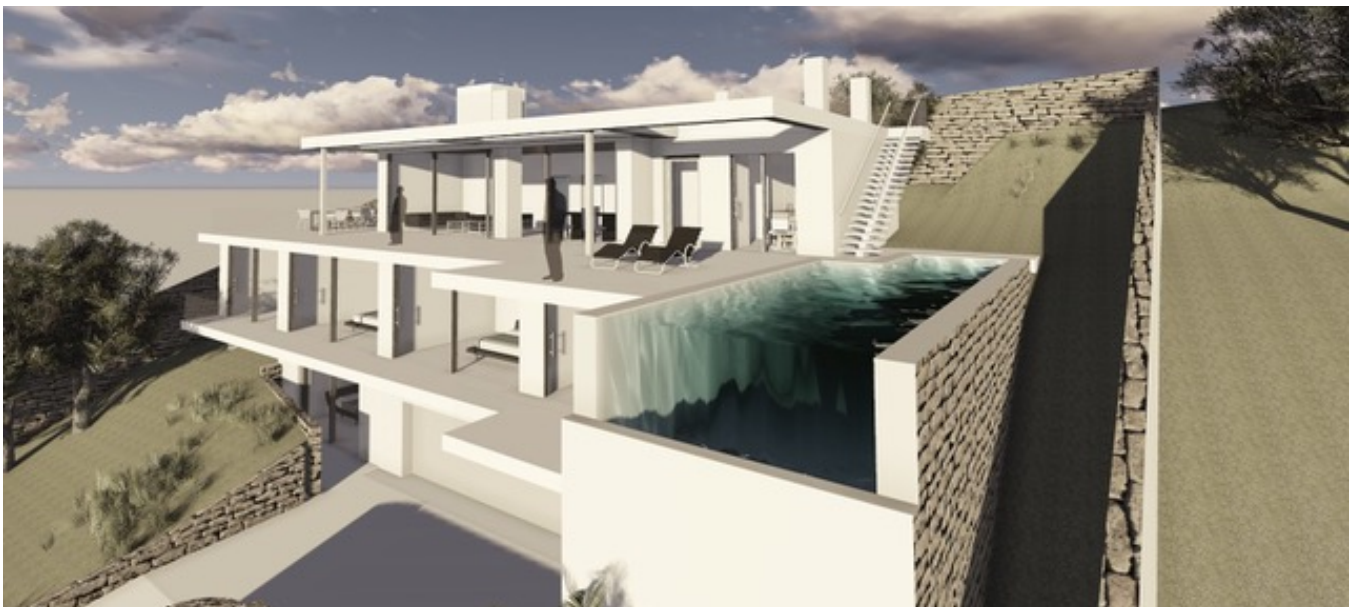

Land just above San Antonio in the urbanisation Can Germà for sale

Price: 1.390.000 €

GENERAL INFORMATION

Property Ref:	CW-N-F-11	Category:	Land
Location:	Can Germà	Area:	Can Germa
N. Bedroom:	4	N. Bathroom:	4
M ² Property:	957	M ² Inside:	440

This property is not for sale until the energy certificate has not been submitted.

DESCRIPTION

Welcome to the prestigious urbanization of Can Germà, located just above San Antonio. This prime plot of land comes with a permit to build a modern villa spanning 440 m². Within a short four-minute walk, you can reach the picturesque Cala Salada beach, while a 25-minute drive will take you to the vibrant Ibiza Town.

This spacious residence boasts magnificent sea views, with the sun setting over the sea during the summer months. The villa spans three floors, with the top floor housing a generous living room, a

kitchen with a pantry, and a guest toilet. Multiple terraces span the entire width of the house, and the rooftop offers various opportunities for outdoor enjoyment. Additionally, a private parking space is available on this floor.

Discover the perfect blend of luxury, comfort, and breathtaking views in this exceptional property. With its generous land size of 957 m² and an interior space of 440 m², this villa presents an opportunity to create an exquisite living experience in the desirable Can Germà neighborhood of San Antonio.